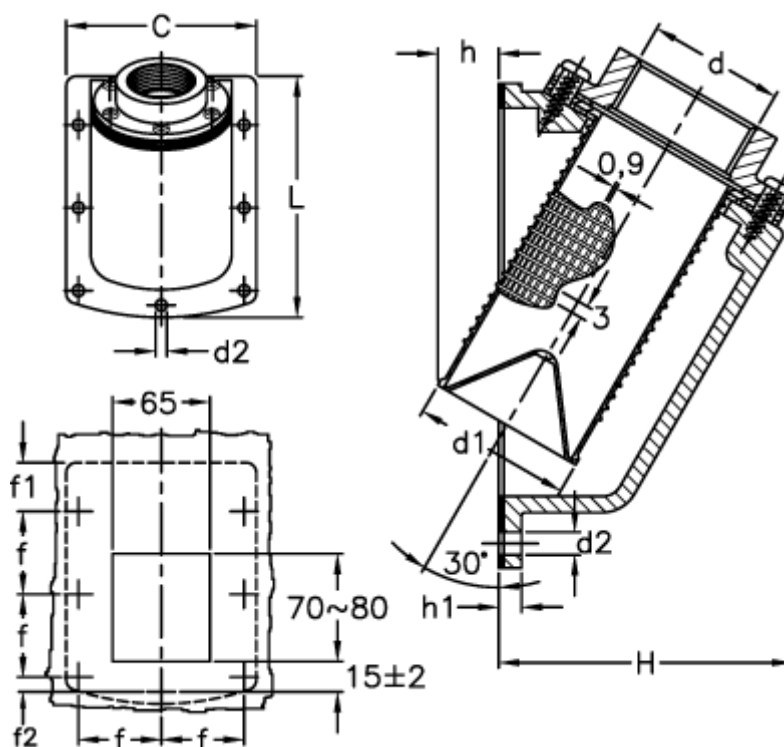

# Data Sheet

Article number: 2311049411

Description: E+G Side mount threaded style flange  
PLRF+C

## Measures

C = 117.0

d = G 1 1/4

d1 = 49

d2 = 7

f = 51

f1 = 30

f2 = 9

h = 18

H = 92

h1 = 7

L = 148.5